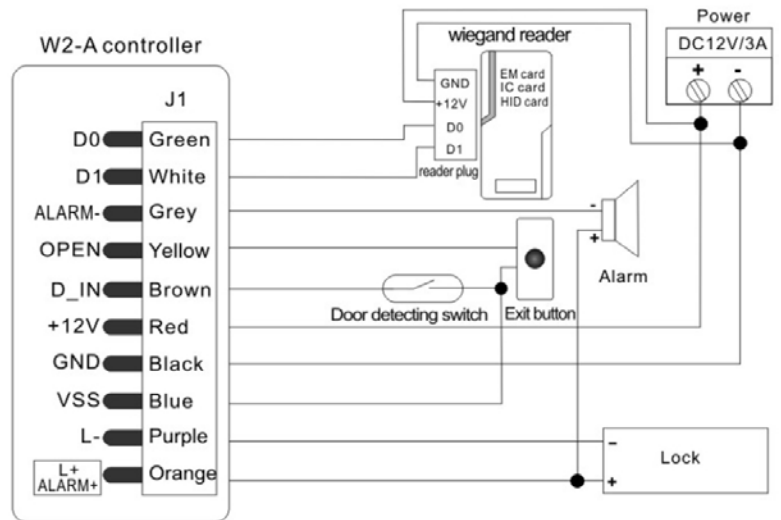

stoptheburglar.com.au
'SERIOUS SECURITY'

Sebury®

W2A

Proximity Reader Wiegand and Standalone

W2A Specifications

- Standalone or Wiegand mode
- 26 Bit Wiegand input and output
- Stylish slimline, low-profile design
- Up to 60mm read range
- IP65 weather resistant

Wiring as a Controller

Compatible with
HID format prox
cards & fobs

stoptheburglar.com.au
'SERIOUS SECURITY'