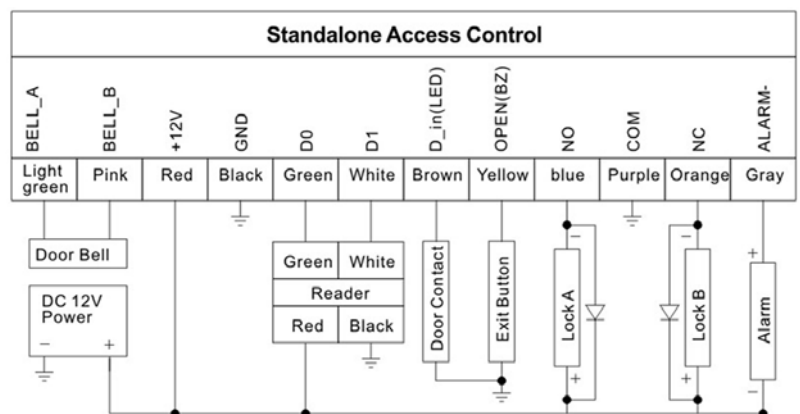

stoptheburglar.com.au
'SERIOUS SECURITY'

Sebury®

STOUCHWW

Keypad & Reader

Standalone operation or 26 Bit Wiegand output

STOUCHWW Specifications

- Standalone operation or 26 Bit Wiegand output
- 4x3 style keypad with backlit touch keys
- Stylish metal construction, low-profile design
- Doorbell output relay
- Up to 60mm read range
- HID format compatible
- IP65 weather resistant

Connection Diagram

Compatible with
HID format prox
cards & fobs

stoptheburglar.com.au
'SERIOUS SECURITY'