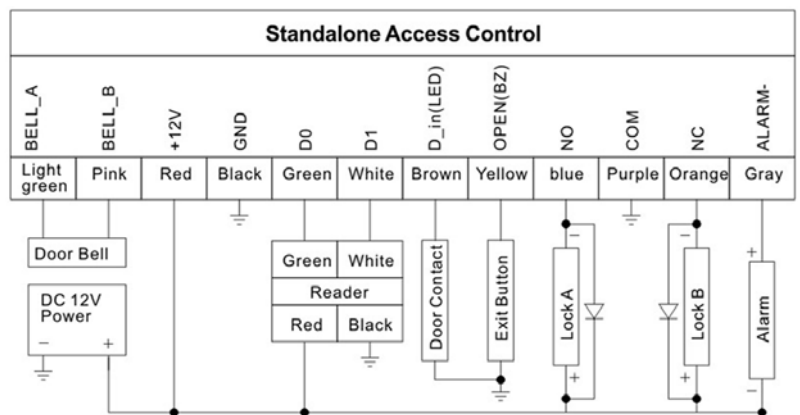

Connection Diagram

Compatible with
HID format prox
cards & fobs

stoptheburglar.com.au
'SERIOUS SECURITY'