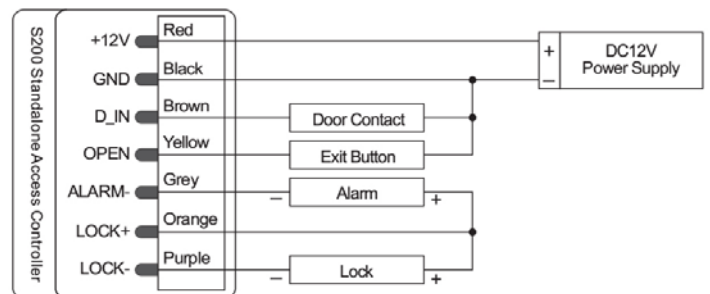

Wiring Diagram

Compatible with
HID format prox
cards & fobs

stoptheburglar.com.au
'SERIOUS SECURITY'