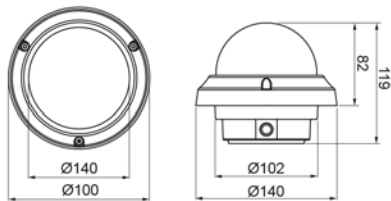

### Specifications

RSV-AH2PD2812-IR	
Imaging Sensor	1/2.8" CMOS
Effective Pixels	1920(H) x 1080(V) x 25p
Scan Frequency	AHD) 25Hz(V), 18.75KHz(H) Progressive ----- 960H) 50Hz(V), 15.625KHz(H) 2:1 Interlace
Electronic Iris	1/25~1/50,000sec
Video Format	AHD) 16:9, 1080p/720p@25fps ----- 960H) 4:3, 750TVL
Synchronization	Internal
H. Resolution	AHD) 1080p/720p@30/25 fps ----- 960H) 750TVL
Sensitivity	0.002 Lux (BW@IRE 40, Sens-up On, IR Off)
S/N Ratio	More than 52dB with AGC Off at 50 IRE
Lens	f= 2.8~12mm F1.4 Mega pixel DC Auto Iris Vari-focal lens
LEDs	Built-in 30pcs x 850nm IR-LED
Day & Night	True Day & Night by ICR
White Balance	ATW / AWB / AWC -> SET/ INDOOR / OUTDOOR / MANUAL
Sens-up	Yes (2x~30x)
WDR	D-WDR
DNR	3DNR for AHD / 2DNR for 960H
Flip	Off, H, V, H/V
Functions	Focus Assist, BLC/HSBLC, Motion detection, Privacy mask, Defog, Freeze, Negative Image, IR Smart, Cam Title, LSC (Lens Shading Compensation), DPC(Defective Pixel Compensation)
OSD	ENG, TUR, NED, POR, RUS, POL, SPA, ITA, FRA, GER, CHN/1/2
Video Output	AHD2.0, 1080P or 720P (@30/25 fps) ----- 960H CVBS (NTSC/PAL)
Installation Temp.	-20°C ~ +50 °C (Humidity : 20%RH ~ 80% RH)
Operating Temp.	-20°C ~ +50 °C (Humidity : 20%RH ~ 80% RH)
Operating Power	DC12V Circuit protection against faulty connection in power polarity.
Housing	IP68 / IK10, Aluminum Cast, Double side Anti-scratch Hard coated clear bubble dome, Zoom & Focus adjustment on 3-Axis gimbal, Flush mount,
Dimension	140mm(W)x119mm(H)_Ø100-bubble / About 1kg

### Dimension (unit:mm)