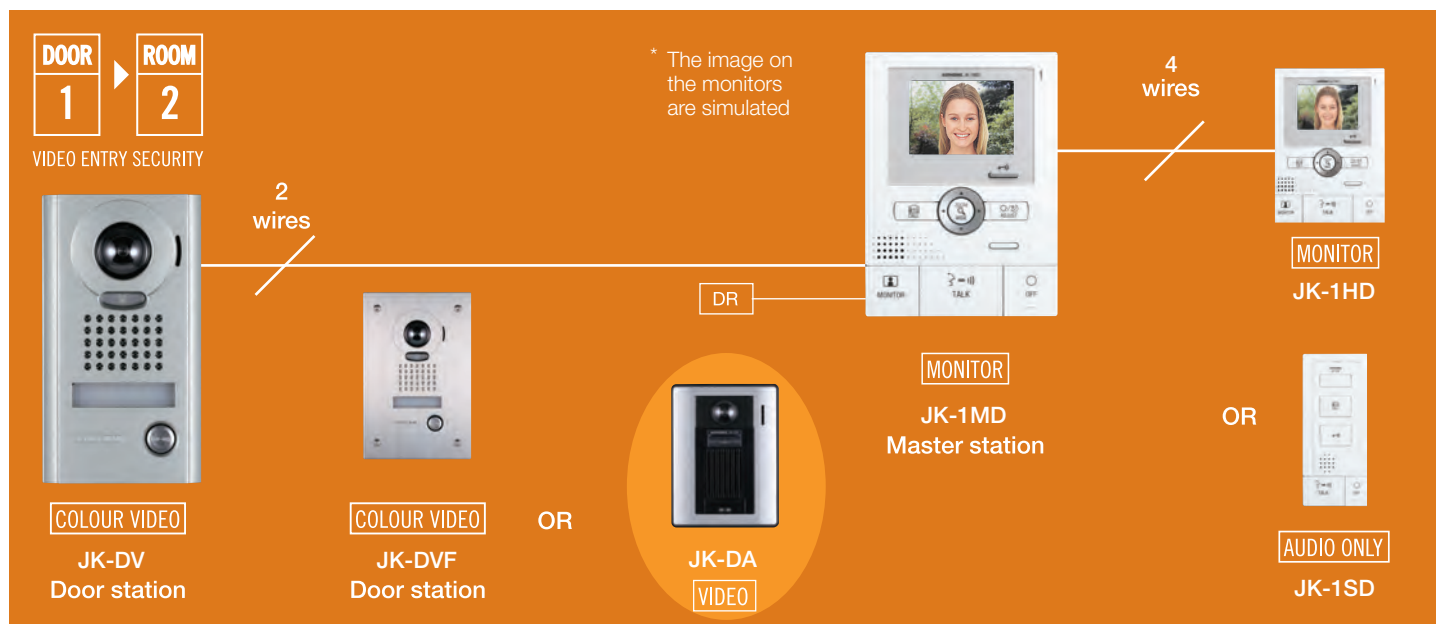

## JK Series

Video Sentry with Digital Pan/Tilt and Zoom  
1 entry and 2 stations

**Compact Handsfree Colour  
Audio Video Entry Security Intercom**

## Features

- 1 video door station and up to two internal stations
- 170° Wide Angle view
- Digital zoom with pan and tilt function
- Clear crisp colour image with 90mm TFT colour LCD
- Handsfree communications to door station
- All call internal communication
- Choice of 3 door stations including vandal resistant flush and surface mount models
- Day / Night adjust
- White LED illumination for low light viewing
- Entrance Monitoring
- External sensor input
- Optional switch (requires additional wiring)

## Cables

1.00mm poly jacketed PE (polyethylene) (KBWIRE) insulation cable should be used. If PVC cable is used, maximum distance from door to farthest monitor is 30m. PVC cable must not be used underground.

## Specification

<b>Power Source</b>	18 volts DC 18VDC1300 Two Monitors
<b>Video Monitor</b>	3 1/2" TFT Colour LCD
<b>Call-in</b>	Chime, image and Audio
<b>Night viewing</b>	White light projected up to 30cm, from camera. Background scene beyond 30cm, cannot be seen.
<b>Door Release</b>	24V AC/DC 500mA contact rating
<b>Wiring</b>	2 parallel wires to door 4 wires in loop between rooms
<b>Distance</b>	1.00mm dia PE
Door to master	100m
Master to farthest sub	100m
Master station to Power supply	10m